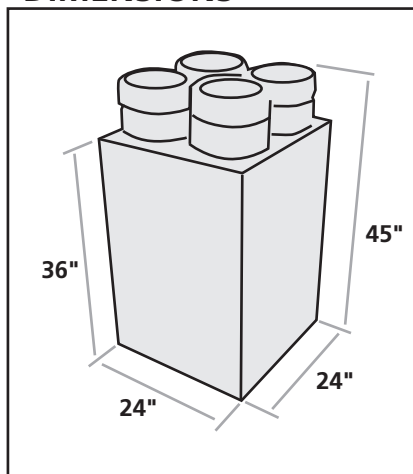

DIMENSIONS

Michigan Industrial Tools • 3707 Roger B. Chaffee Drive SE • Grand Rapids, MI 49548
Toll-Free: (888) MIT-TOOL • Phone: (616) 243-2443 • Fax: (616) 243-6648 • www.mit-tool.com