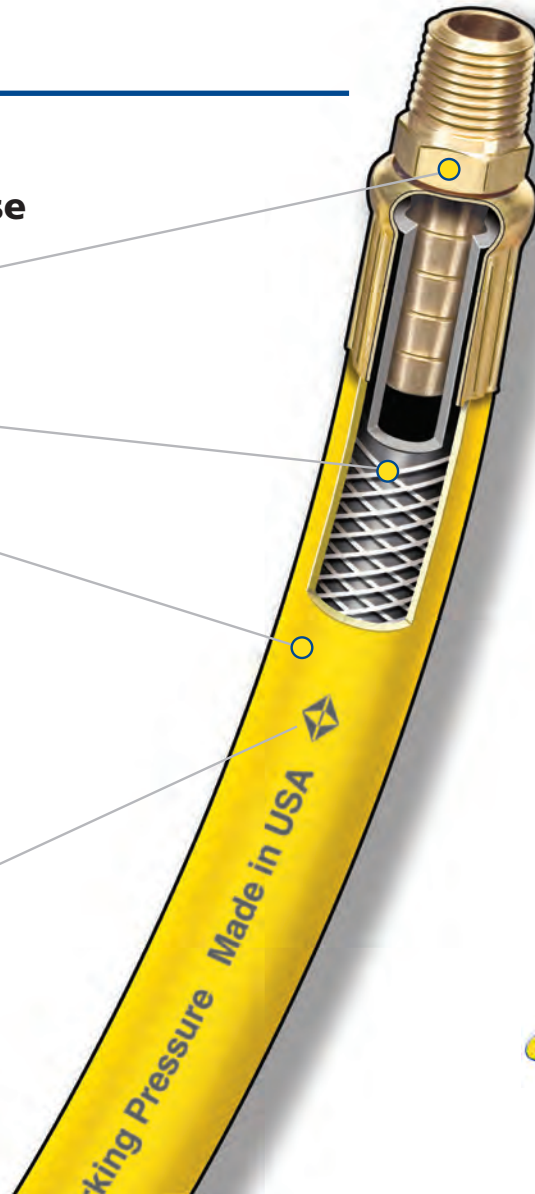

Our air hose and air hose reel products are built only with
GOODYEAR Rubber Air Hose

- Solid Brass End Fittings
- Spiral Synthetic Yarn Reinforcement
- Abrasion-Resistant Rubber Outer Jacket

Exceeds

MEETS RMA CLASS "C" OIL RESISTANCE

**WORKING TEMP. RANGE
-40° TO 190° F**